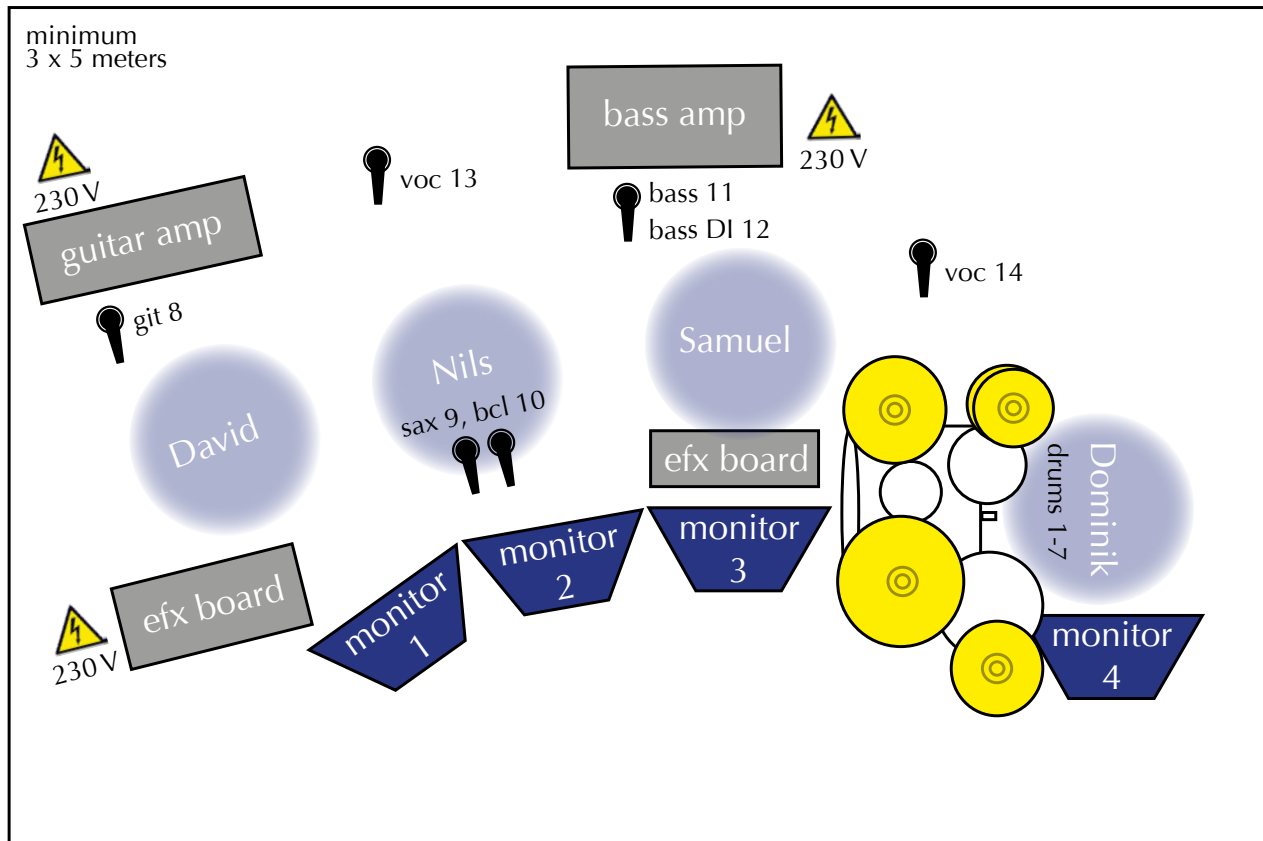

Technical Rider 2017

If possible we prefer to play acoustically! Please contact us.

channel	instrument
1	kick
2	snare top
3	hi-hat
4	tom high
5	tom floor
6	oh l
7	oh r
8	electrical guitar
9	saxophone
10	bassclarinet
11	electrical bass
12	electrical bass
13	voc SM58
14	voc SM58

FOH: a good sounding and powerful pa system

MIXING CONSOLE: 14 channels, 4 sub-groups, 48V phantom power

MONITOR: 4 monitor channels

STAGE: at least 5x3 meters, enough power strips, extension cords and xlr-cables